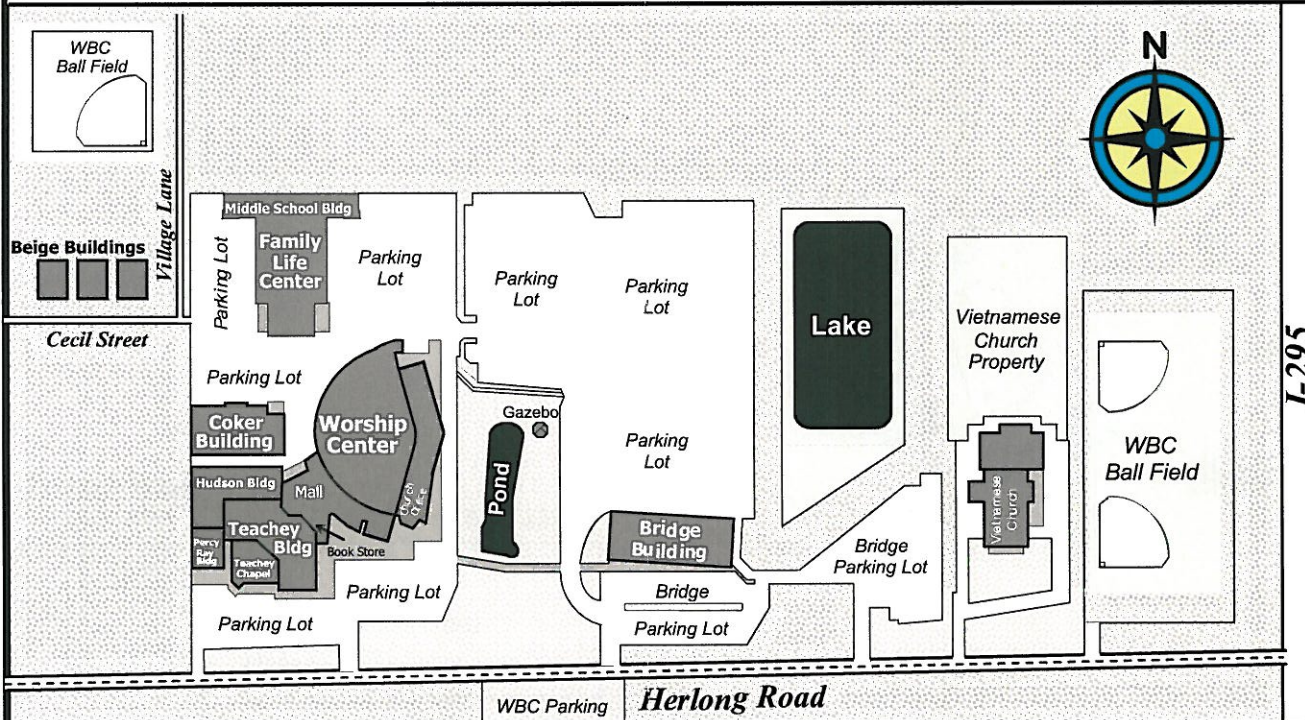

MB MIDDLE SCHOOL BUILDING

MIDDLE SCHOOL MINISTRY

F FAMILY LIFE CENTER
CHILDREN'S MINISTRY

A WORSHIP CENTER

Second Floor

COLLEGE MINISTRY

HIGH SCHOOL MINISTRY

BR BRIDGE BUILDING

BUILDING KEY

- A - WORSHIP CENTER
- B - BEIGE BLDG
- BR - BRIDGE BLDG
- C - COKER BLDG
- F - FAMILY LIFE CENTER
- H - HUDSON BLDG
- MB - MIDDLE SCHOOL BLDG
- R - PERCY RAY BLDG
- T - TEACHEY BLDG

Worship Times and Church Schedule

Day	Activity	Place	Time
Sunday	Prayer Meeting	Teachey Chapel	8:00 a.m.
	Sunday School & Contemporary Worship		9:15 a.m.
	Sunday School & Blended Worship		10:45 a.m.
	Children's Worship Service (grades 1-5)	Teachey Chapel	10:45 a.m.
	Extended Session (birth – 5 yrs)	Preschool Center	10:45 a.m.
	Evening Worship Service	Worship Center	6:00 p.m.
Wednesday	Extended Session (birth – 4 yrs)	Preschool Center	6:00 p.m.
	Wednesday Night Supper	Family Life Center	4:45 p.m.
	Preschool, Children's & Student Choirs	Various Locations	6:00 p.m.
	University Orchestra	Orchestra Room	6:00 p.m.
	Preschool Gopher Buddies (birth – 5 yrs)	Preschool Center	7:00 p.m.
	Word of Life (grades 1-5)	Family Life Center	7:00 p.m.
	Student Worship (grades 6-12)	Bridge Building	7:00 p.m.
	Adult Choir / Orchestra Rehearsal	Choir / Orchestra Room	7:00 p.m.
	Adult Prayer Meeting & Bible Study	Teachey Chapel	7:00 p.m.
	Westside University Classes	Coker Building	7:00 p.m.
	Adelphia Worship - Singles (ages 18-24)	Bridge Building	8:45 p.m.