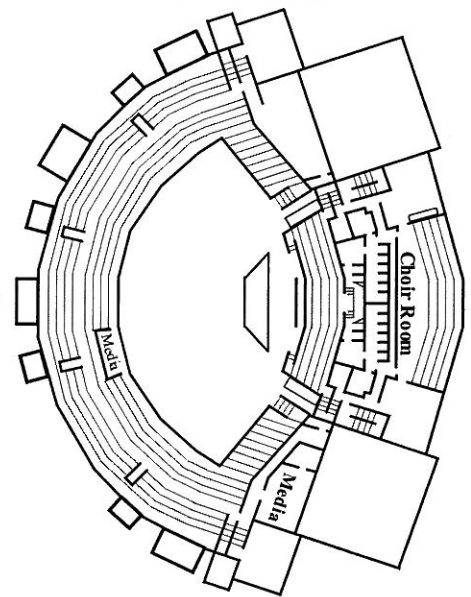

MB MIDDLE SCHOOL BUILDING

MIDDLE SCHOOL MINISTRY

F FAMILY LIFE CENTER
CHILDREN'S MINISTRY

A WORSHIP CENTER

Second Floor

COLLEGE MINISTRY

HIGH SCHOOL MINISTRY

BR BRIDGE BUILDING

BUILDING KEY

- A - WORSHIP CENTER
- B - BEIGE BLDG
- BR - BRIDGE BLDG
- C - COKER BLDG
- F - FAMILY LIFE CENTER
- H - HUDSON BLDG
- MB - MIDDLE SCHOOL BLDG
- R - PERCY RAY BLDG
- T - TEACHEY BLDG

Worship Times and Church Schedule