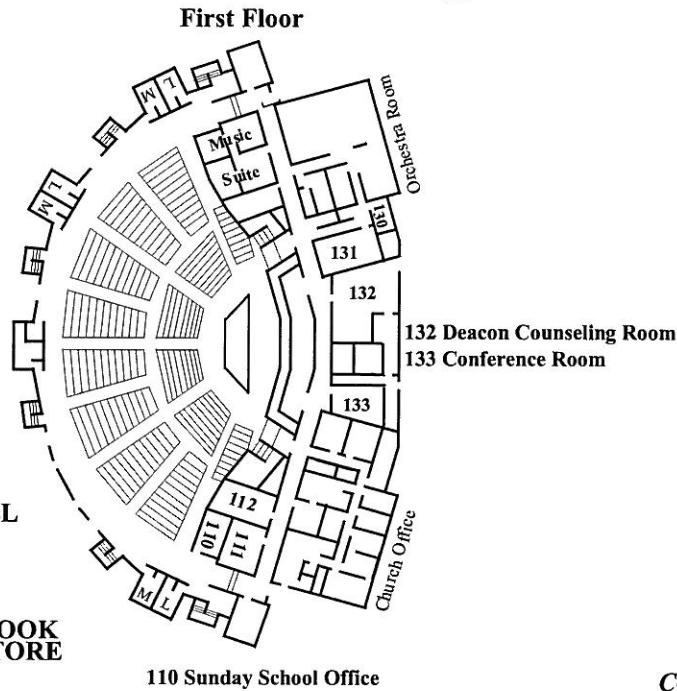

B BEIGE BUILDINGS

MEDIAN & SINGLE ADULT MINISTRY

C COKER BUILDING

YOUNG & MEDIAN ADULT MINISTRY

H HUDSON BUILDING

PRESCHOOL MINISTRY

R PERCY RAY BUILDING

T TEACHEY BUILDING
ADULT MINISTRY

MB MIDDLE SCHOOL BUILDING

MIDDLE SCHOOL MINISTRY

F FAMILY LIFE CENTER
CHILDREN'S MINISTRY

A WORSHIP CENTER

Second Floor

COLLEGE MINISTRY

HIGH SCHOOL MINISTRY

BR BRIDGE BUILDING

BUILDING KEY

- A - WORSHIP CENTER
- B - BEIGE BLDG
- BR - BRIDGE BLDG
- C - COKER BLDG
- F - FAMILY LIFE CENTER
- H - HUDSON BLDG
- MB - MIDDLE SCHOOL BLDG
- R - PERCY RAY BLDG
- T - TEACHEY BLDG

Worship Times and Church Schedule

Day	Activity	Place	Time
Sunday	Prayer Meeting	Teachey Chapel	8:00 a.m.
	Sunday School & Contemporary Worship		9:15 a.m.
	Sunday School & Blended Worship		10:45 a.m.
	Children's Worship Service (grades 1-5)	Teachey Chapel	10:45 a.m.
	Extended Session (birth – 5 yrs)	Preschool Center	10:45 a.m.
	Evening Worship Service	Worship Center	6:00 p.m.
Wednesday	Extended Session (birth – 4 yrs)	Preschool Center	6:00 p.m.
	Wednesday Night Supper	Family Life Center	4:45 p.m.
	Preschool, Children's & Student Choirs	Various Locations	6:00 p.m.
	University Orchestra	Orchestra Room	6:00 p.m.
	Preschool Gopher Buddies (birth – 5 yrs)	Preschool Center	7:00 p.m.
	Word of Life (grades 1-5)	Family Life Center	7:00 p.m.
	Student Worship (grades 6-12)	Bridge Building	7:00 p.m.
	Adult Choir / Orchestra Rehearsal	Choir / Orchestra Room	7:00 p.m.
	Adult Prayer Meeting & Bible Study	Teachey Chapel	7:00 p.m.
	Westside University Classes	Coker Building	7:00 p.m.
	Adelphia Worship - Singles (ages 18-24)	Bridge Building	8:45 p.m.